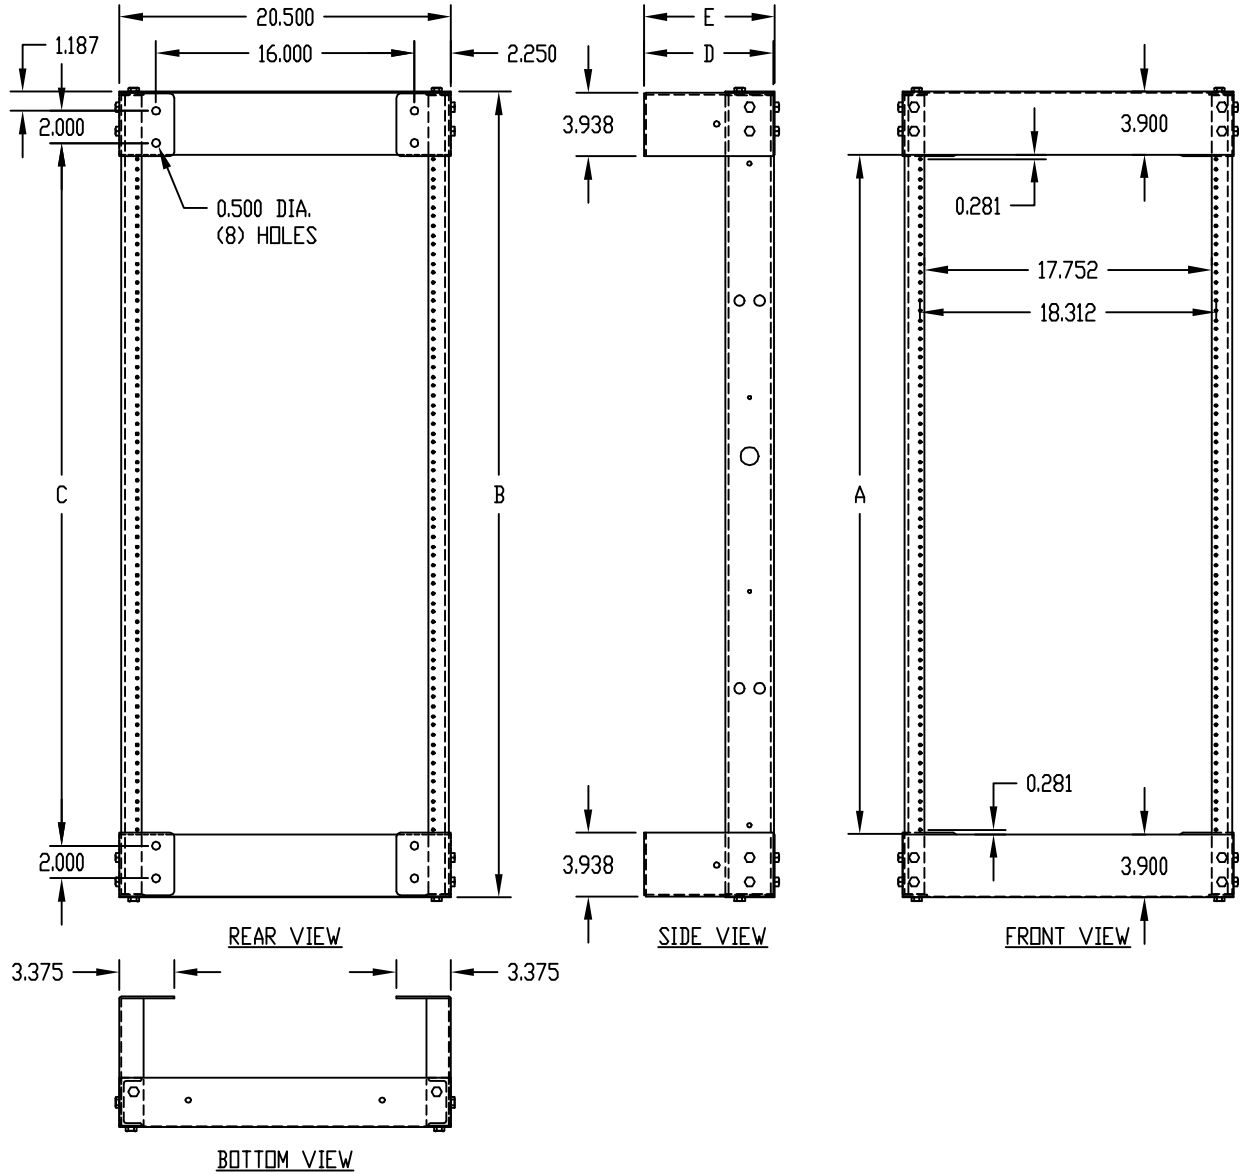

PART NAME

WALL MOUNT RELAY RACK

PART No.

WRR-2242 & WRR-2243 & WRR-2244

LOAD RATING: 400 LBS. MAX.

UNITS ARE SHIPPED UNASSEMBLED

UPRIGHTS ARE TAPPED #12-24 ON E.I.A.
UNIVERSAL SPACING (FRONT & REAR)

MATERIAL:

UPRIGHTS _____ ALUMINUM EXTRUSION
MOUNTING BRACKETS: _____ 12 GA. STEEL
HORIZONTAL ANGLES _____ 16 GA. STEEL

FINISH:

UPRIGHTS _____ NATURAL
HORIZONTAL ANGLES &
MOUNTING BRACKETS _____ METALLIC GRAY

PART No.	A	B	C	D	E
WRR-2242	42.000	49.863	43.489	8.000	8.094
WRR-2243	42.000	49.863	43.489	12.000	12.094
WRR-2244	42.000	49.863	43.489	18.000	18.094